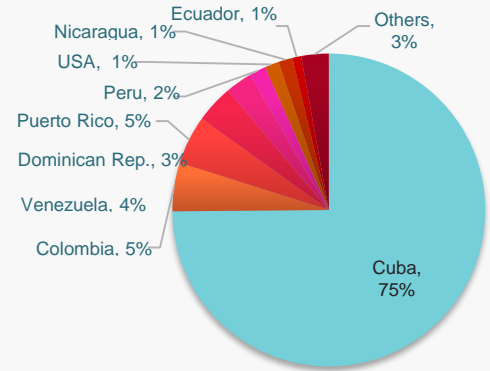

STUDENT PROFILE

Cultural Diversity

Others include: Honduras, El Salvador, Mexico, France, Brazil, Paraguay, Haiti, Argentina, Angola, Panama, Uruguay y Guyana

ENROLLMENT

Enrollment History

ACADEMIA

Academic Programs