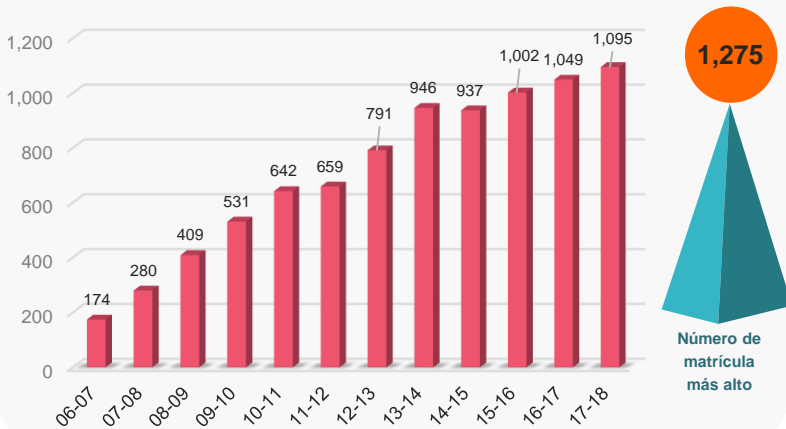

PERFIL DEL ESTUDIANTADO

MATRÍCULA

Matrícula Histórica

ACADEMIA

Programas Académicos

EGRESADOS

Grados Conferidos

CONTACTO

agmus.suagm.edu

1-800-744-3030

15201 NW 79th Court,
Miami Lakes, Florida, FL 33016