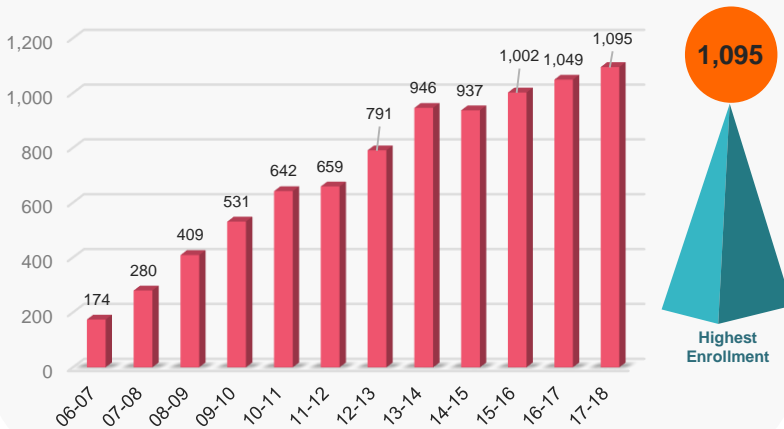

STUDENT PROFILE

Cultural Diversity

Others include: Honduras, El Salvador, Mexico, France, Brazil, Paraguay, Haiti, Argentina, Angola, Panama, Uruguay y Guyana

ENROLLMENT

Enrollment History

ACADEMIA

Academic Programs